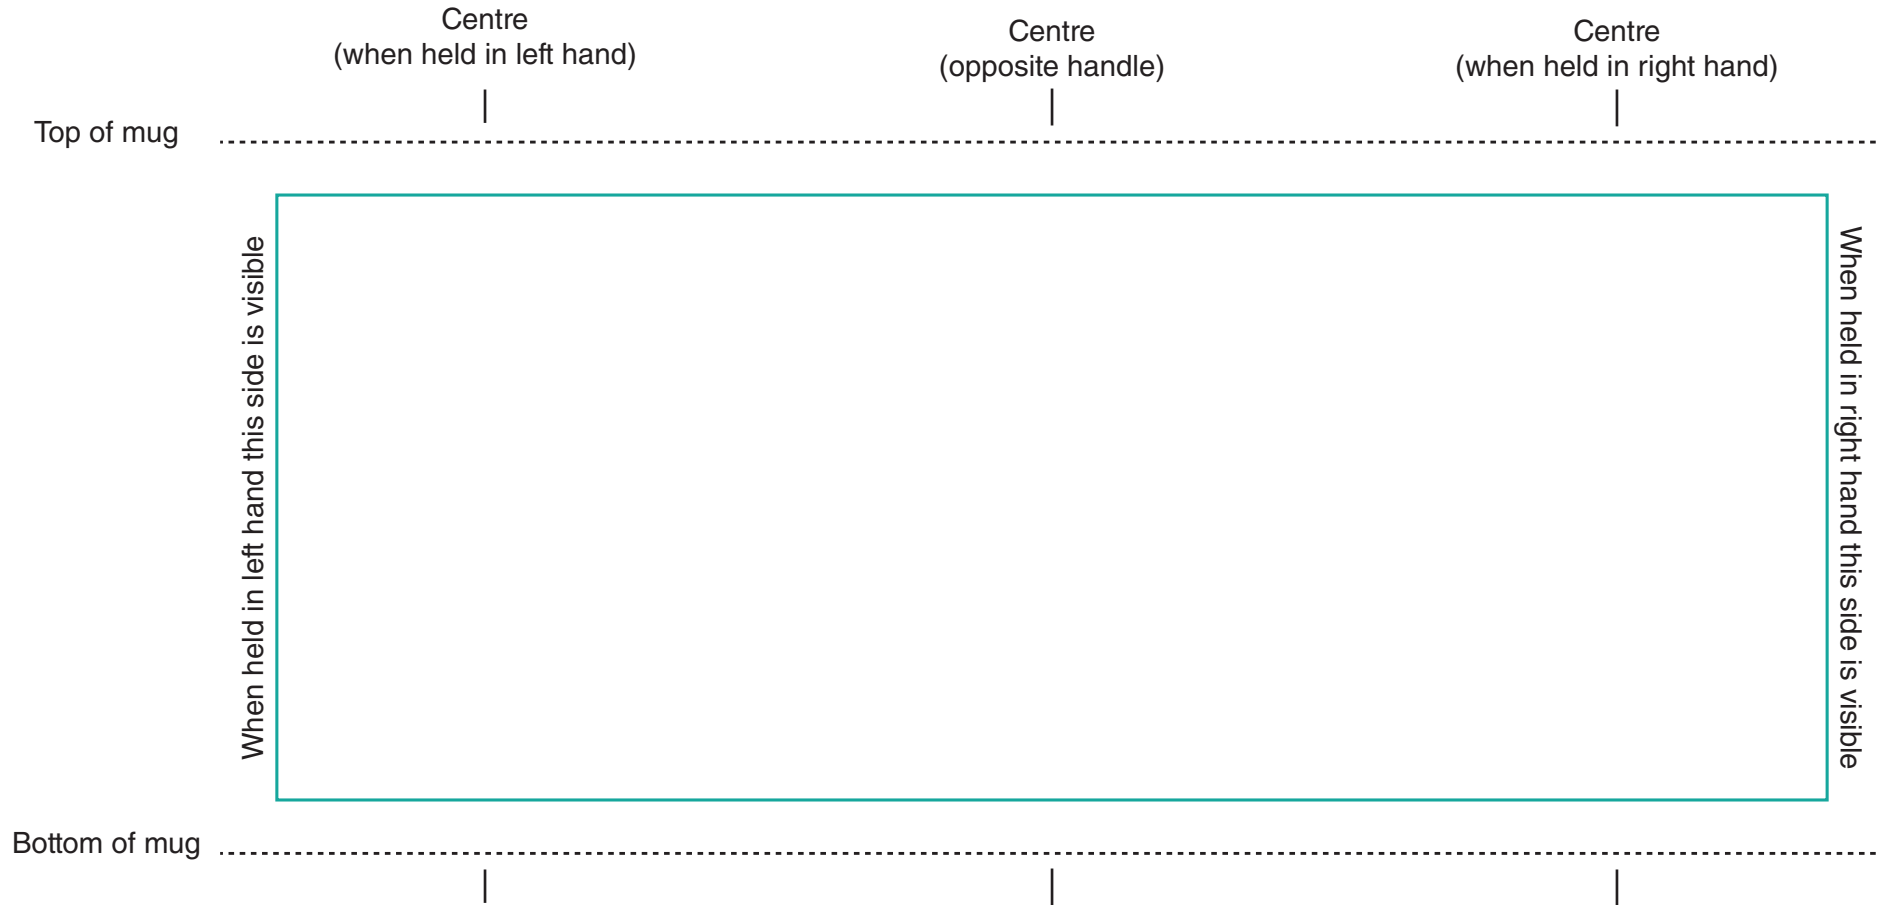

Mug - Cambridge (Dye Sub - Full Colour)

Size of mug - 80mm w x 94mm h

Print area - 205mm w x 80mm h (blue line)

If possible, please supply artwork as an unflattened image (pdf, psd, ai, tiff) at 300dpi

Do not remove the template from the file

Please note

The base of the mug will be blank unless other specified.

For customer's own backstamp, please note the maximum size for a backstamp is 45mm x 45mm diameter. Please supply artwork at actual size.