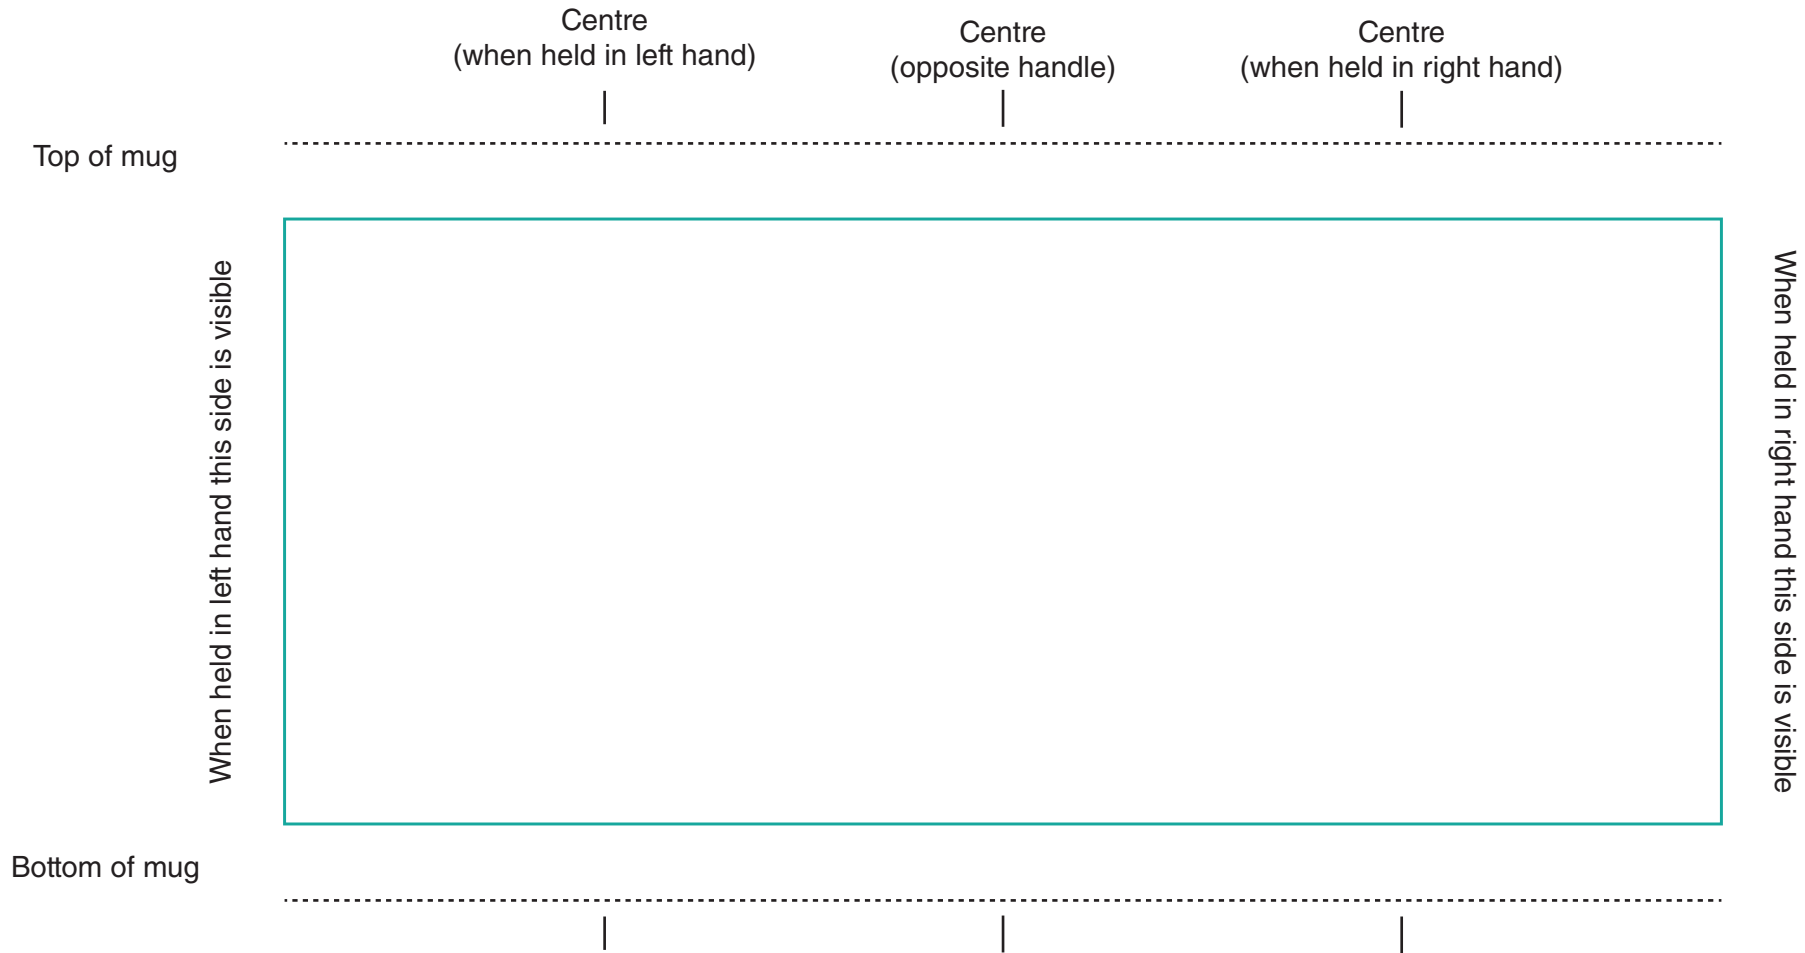

Mug - Lincoln
Size of mug - 73mm w x 105mm h
Print area - 190mm w x 80mm h (blue line)
If possible, please supply artwork as an unflattened image (pdf, psd, ai, tiff) at 300dpi
Do not remove the template from the file

Please note

The base of the mug will be blank unless other specified.

For customer's own backstamp, please note the maximum size for a backstamp is 45mm x 45mm diameter. Please supply artwork at actual size.