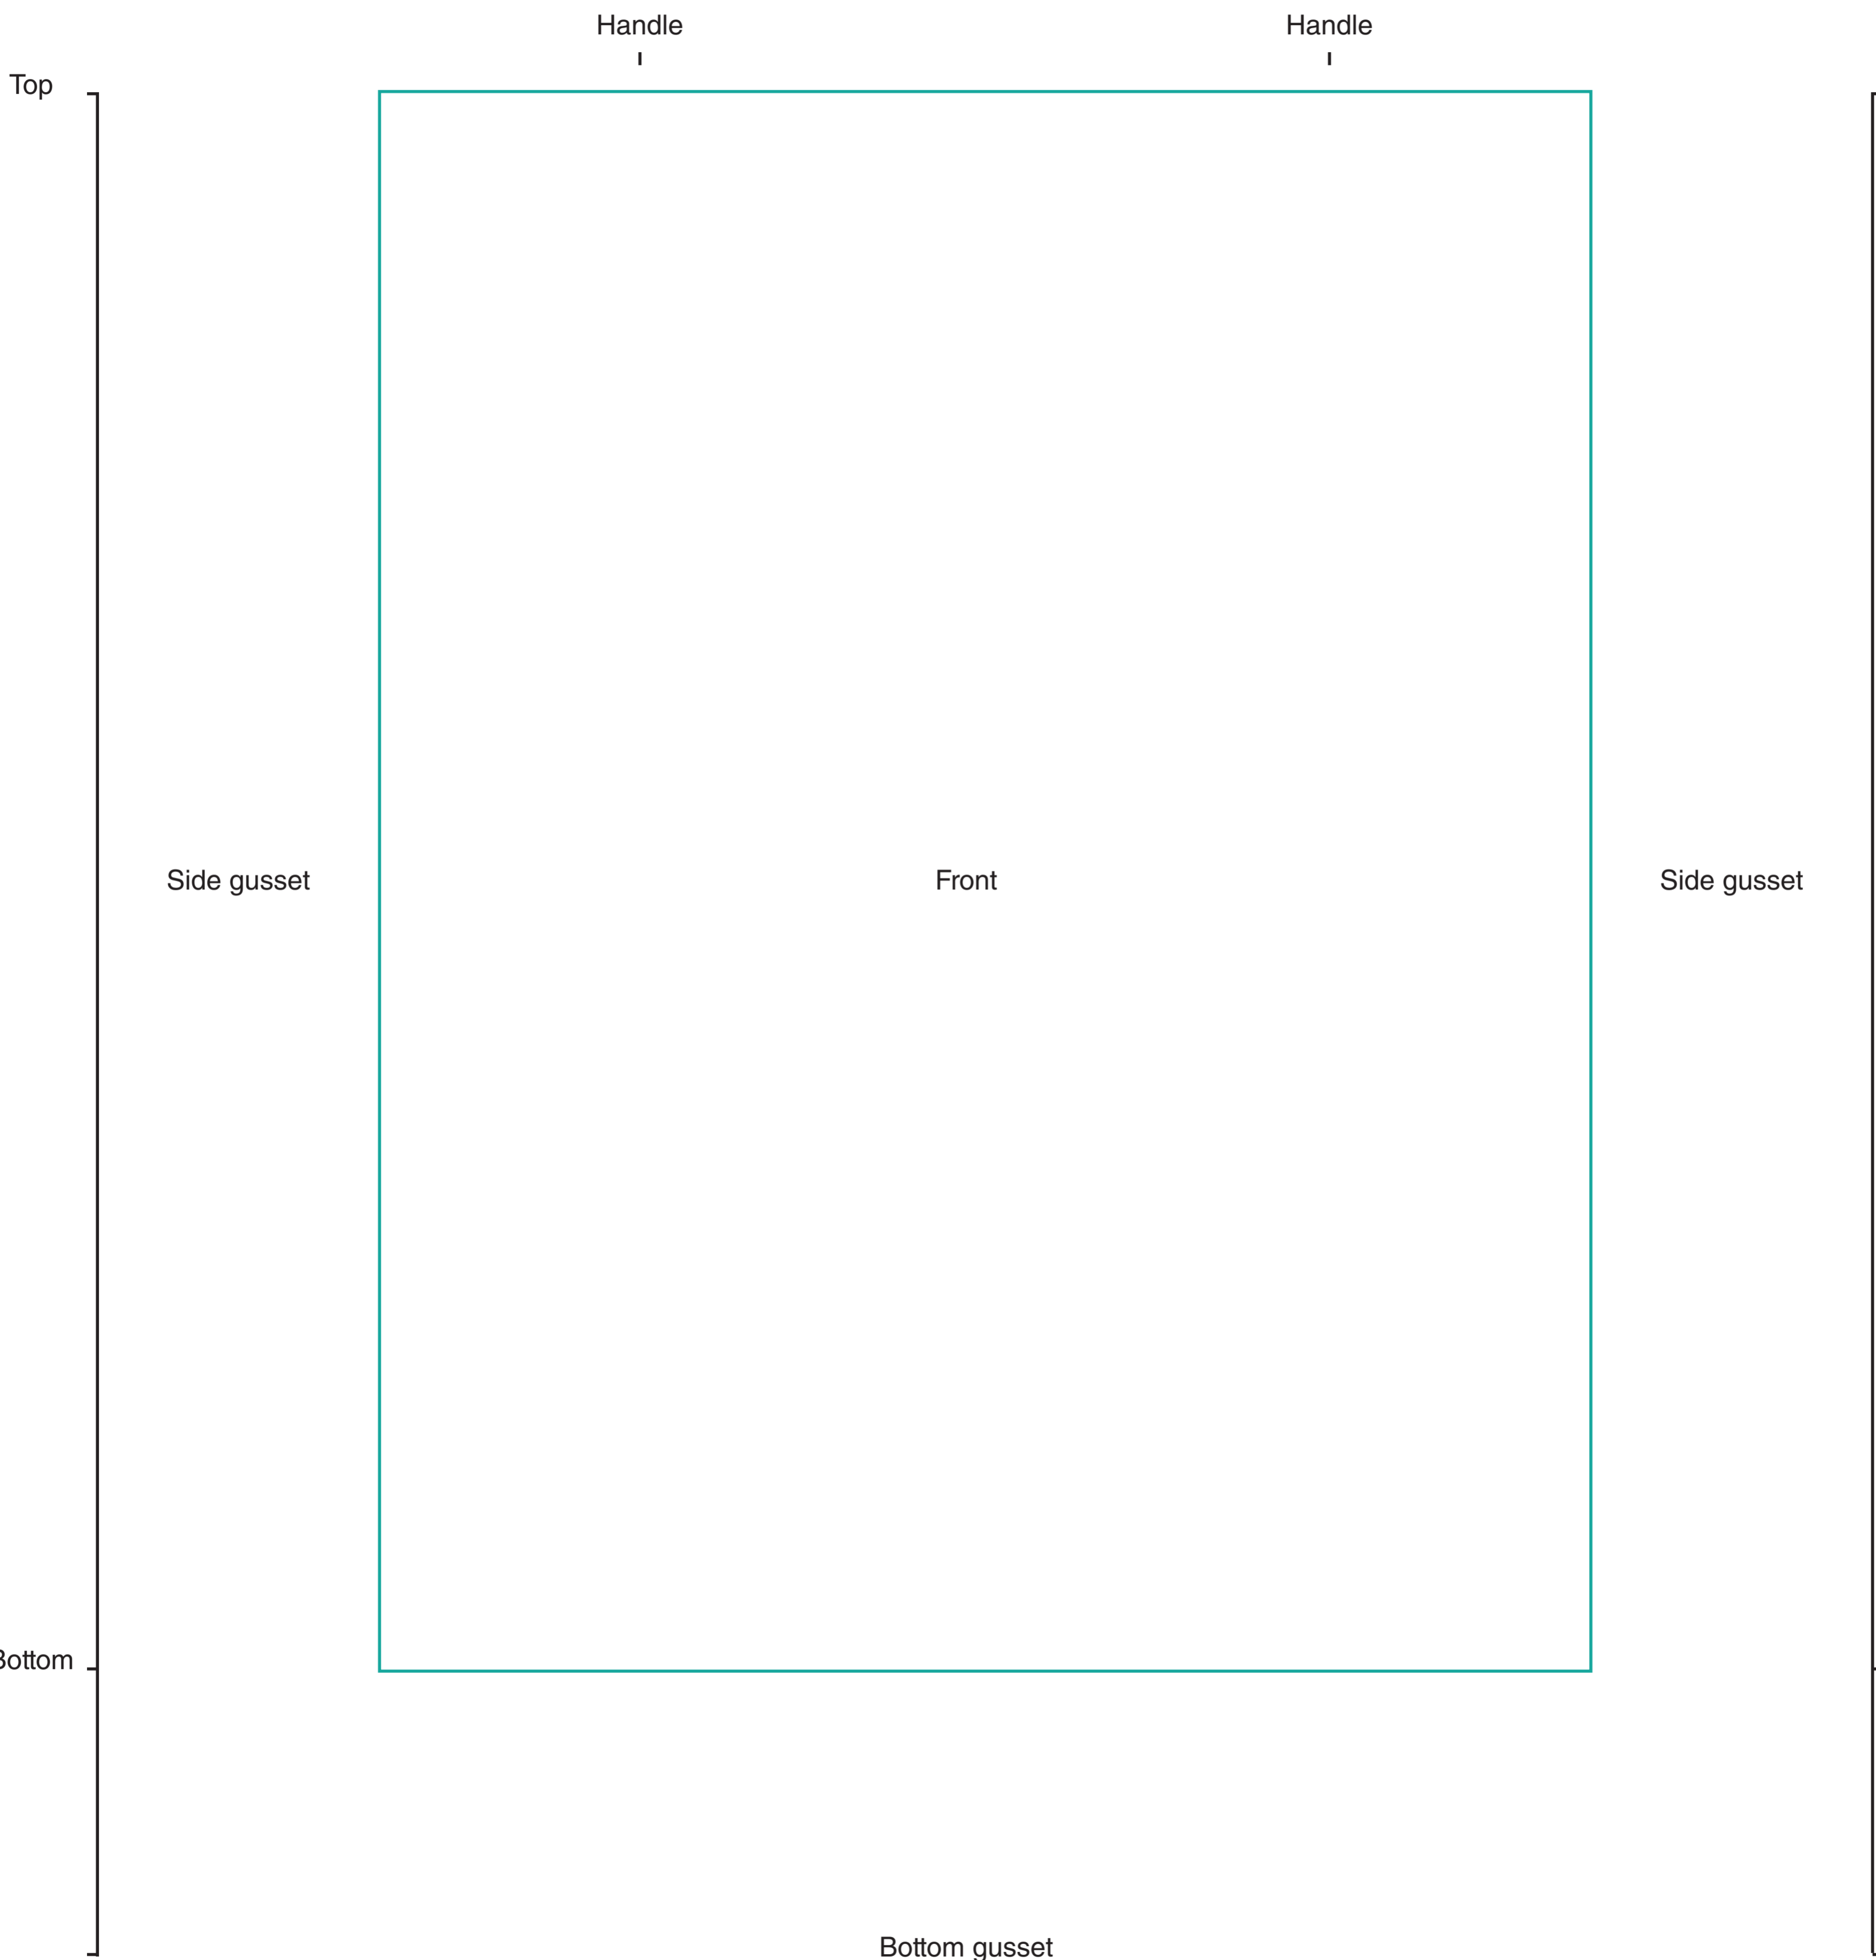

Medium Gusseted Bag (UK made)

Front panel sewn size - 28cm w x 36.5cm h approx (blue line). Total image area including gussets - 41cm w x 43cm h.

Keep important text, logos, placement prints etc a minimum distance of 2.5cm from the top edge of the bag, 1cm from the sides and bottom of the bag (blue line).

For all over prints, please take the image to the black template lines and up to the handle marks.

If possible, please supply artwork as an unflattened image (pdf, psd, ai, tiff) at 300dpi.

Do not remove the template from the file.