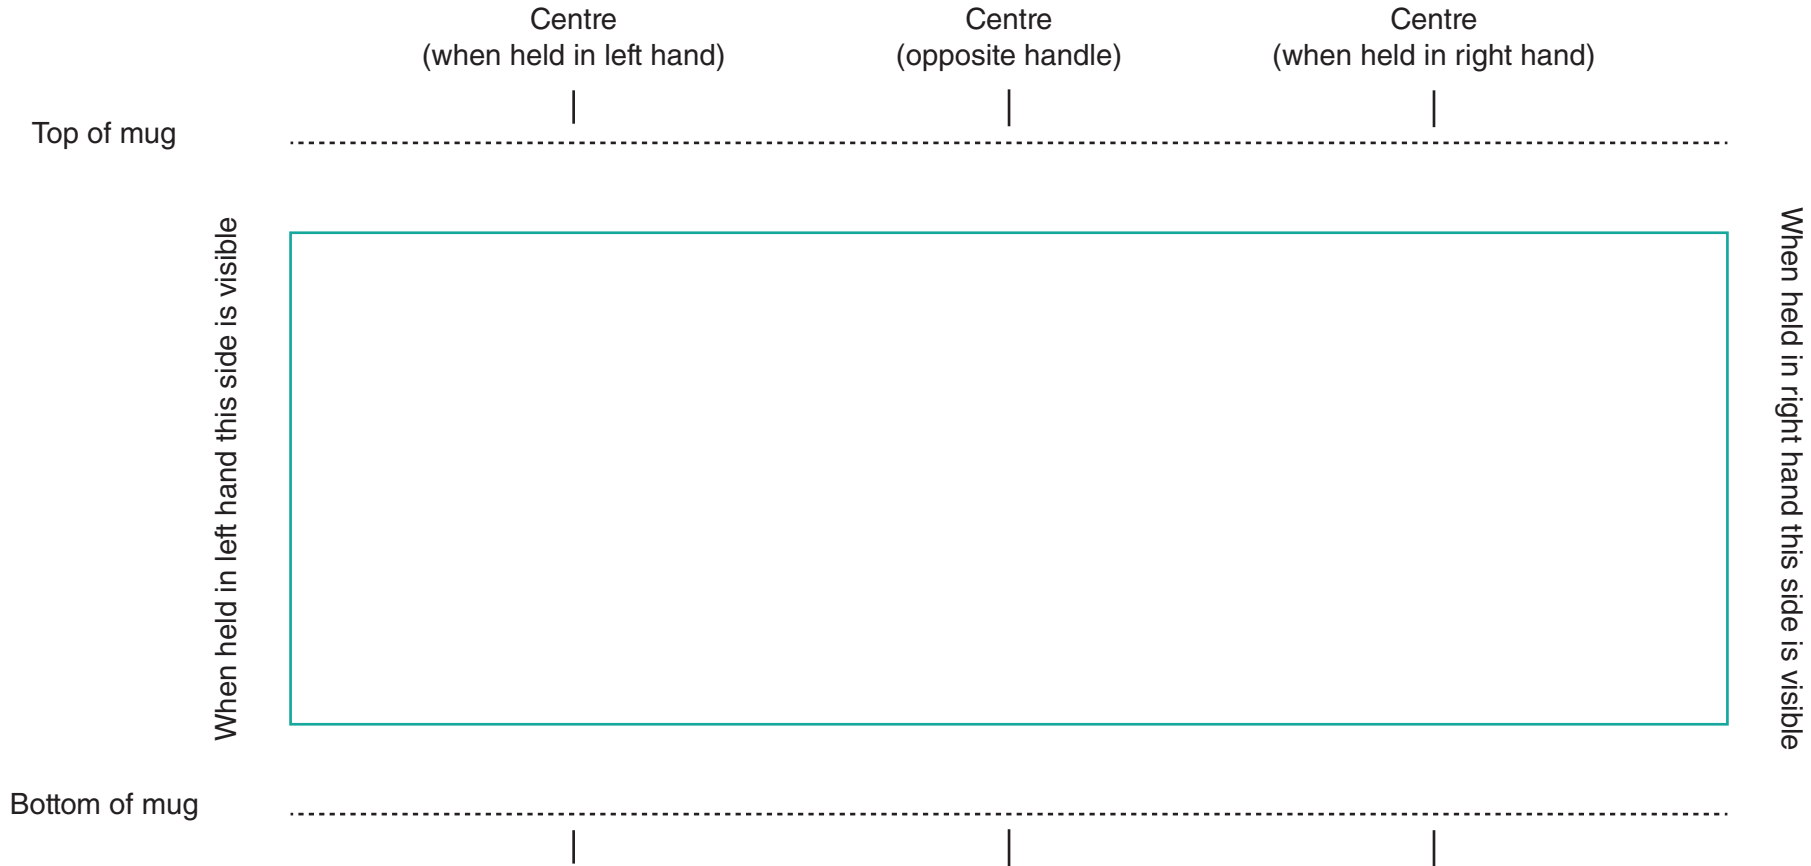

Mug - Balmoral Bone China (Dye sub - Full Colour)

Size of mug - 72mm w x 89mm h

Print area - 190mm w x 65mm h (blue line)

If possible, please supply artwork as an unflattened image (pdf, psd, ai, tiff) at 300dpi

Do not remove the template from the file

**Please note**

The base of the mug will be blank unless other specified.

For customer's own backstamp, please note the maximum size for a backstamp is 45mm x 45mm diameter. Please supply artwork at actual size.