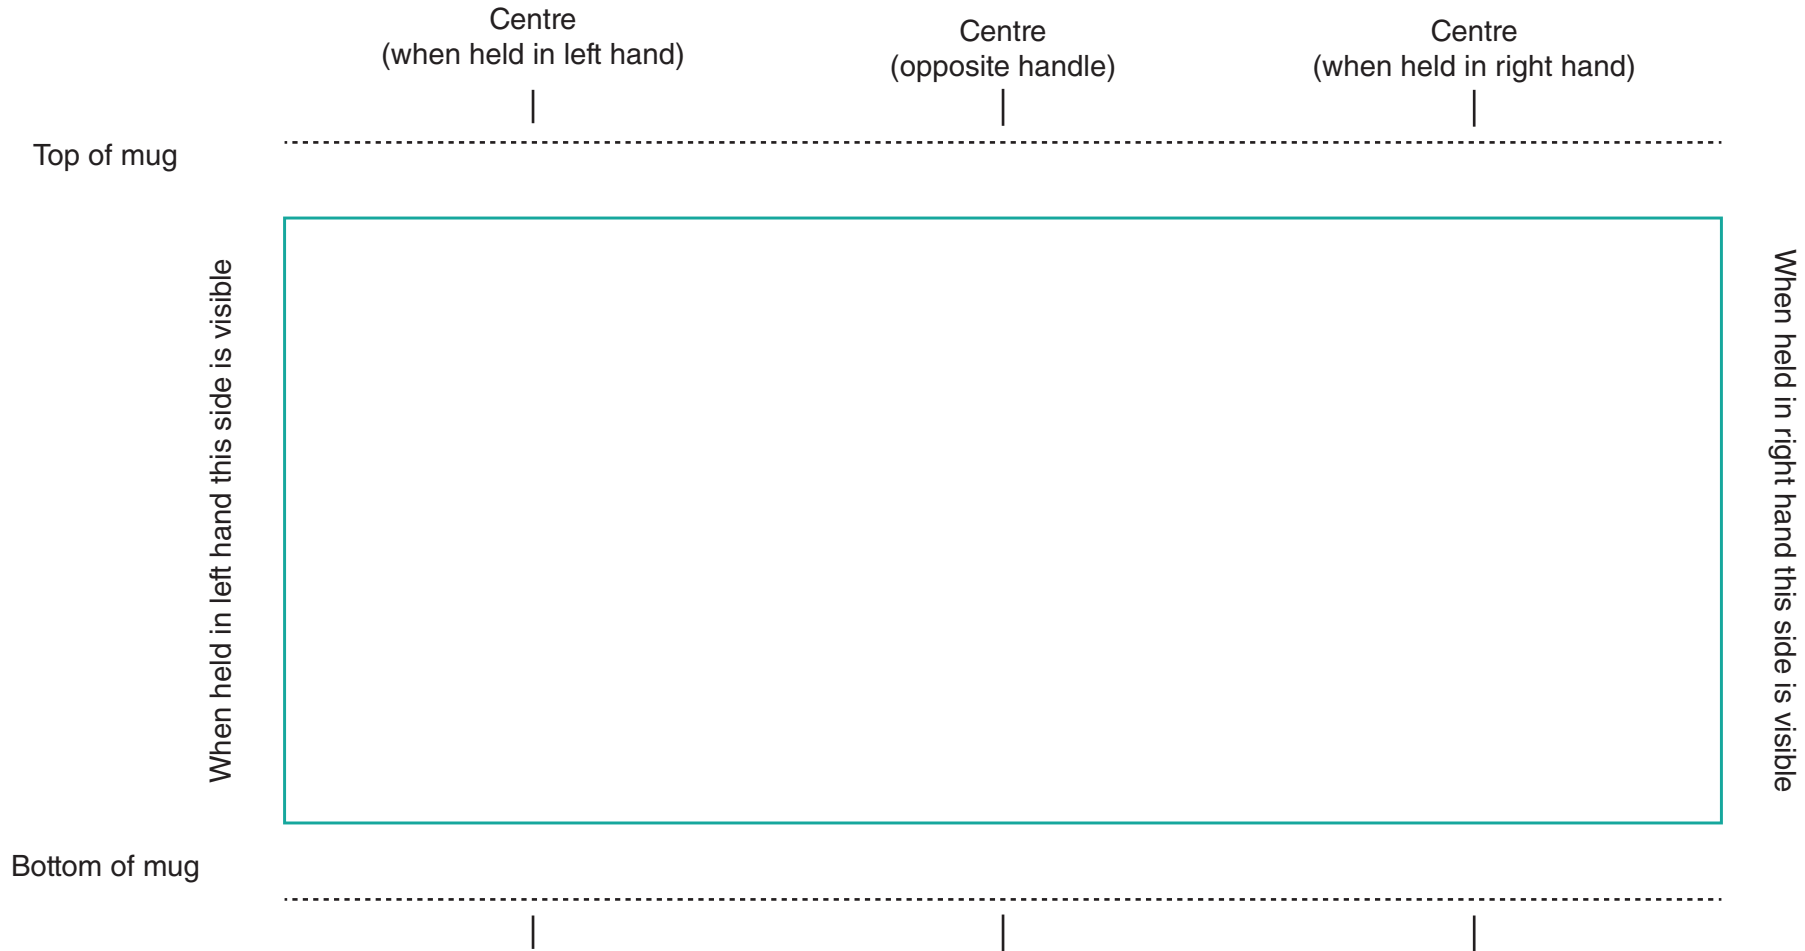

Mug - Can (Dye Sub - Full Colour)
Size of mug - 75mm w x 100mm h
Print area - 190mm w x 80mm h (blue line)
If possible, please supply artwork as an unflattened image (pdf, psd, ai, tiff) at 300dpi
Do not remove the template from the file

Please note

The base of the mug will be blank unless other specified.

For customer's own backstamp, please note the maximum size for a backstamp is 45mm x 45mm diameter. Please supply artwork at actual size.