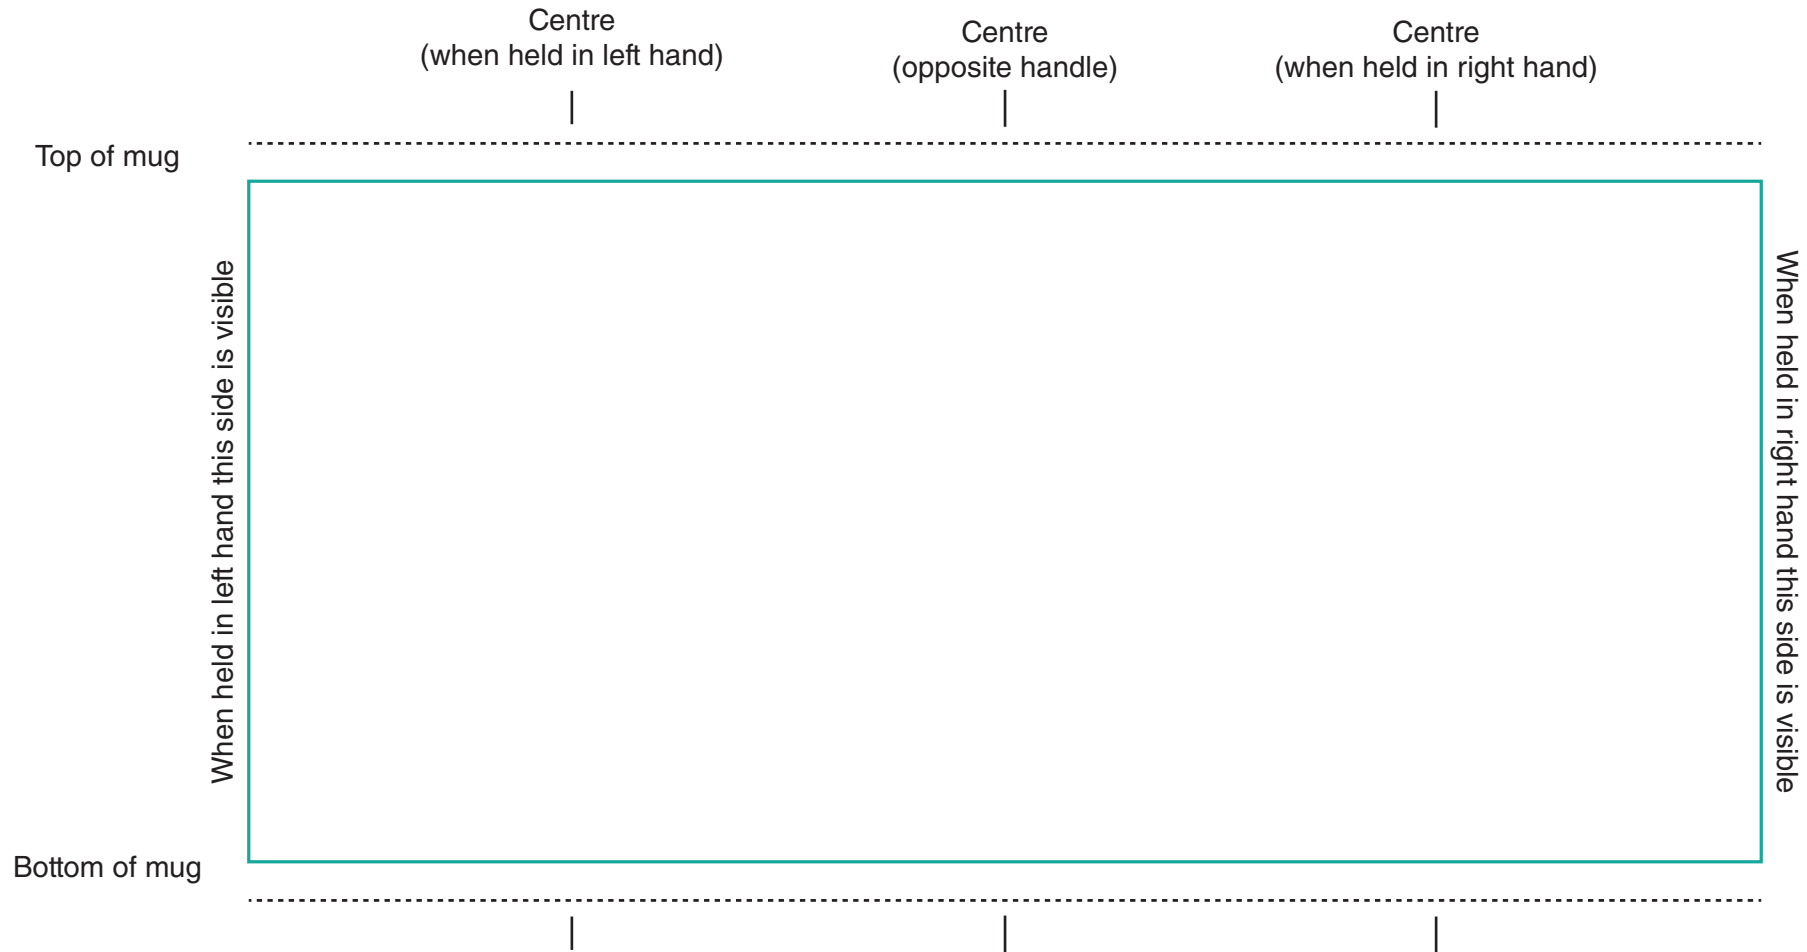

Mug - Can  
Size of mug - 75mm w x 100mm h  
Print area - 200mm w x 90mm h (blue line)  
If possible, please supply artwork as an unflattened image (pdf, psd, ai, tiff) at 300dpi  
Do not remove the template from the file

**Please note**

The base of the mug will be blank unless other specified.

For customer's own backstamp, please note the maximum size for a backstamp is 45mm x 45mm diameter. Please supply artwork at actual size.