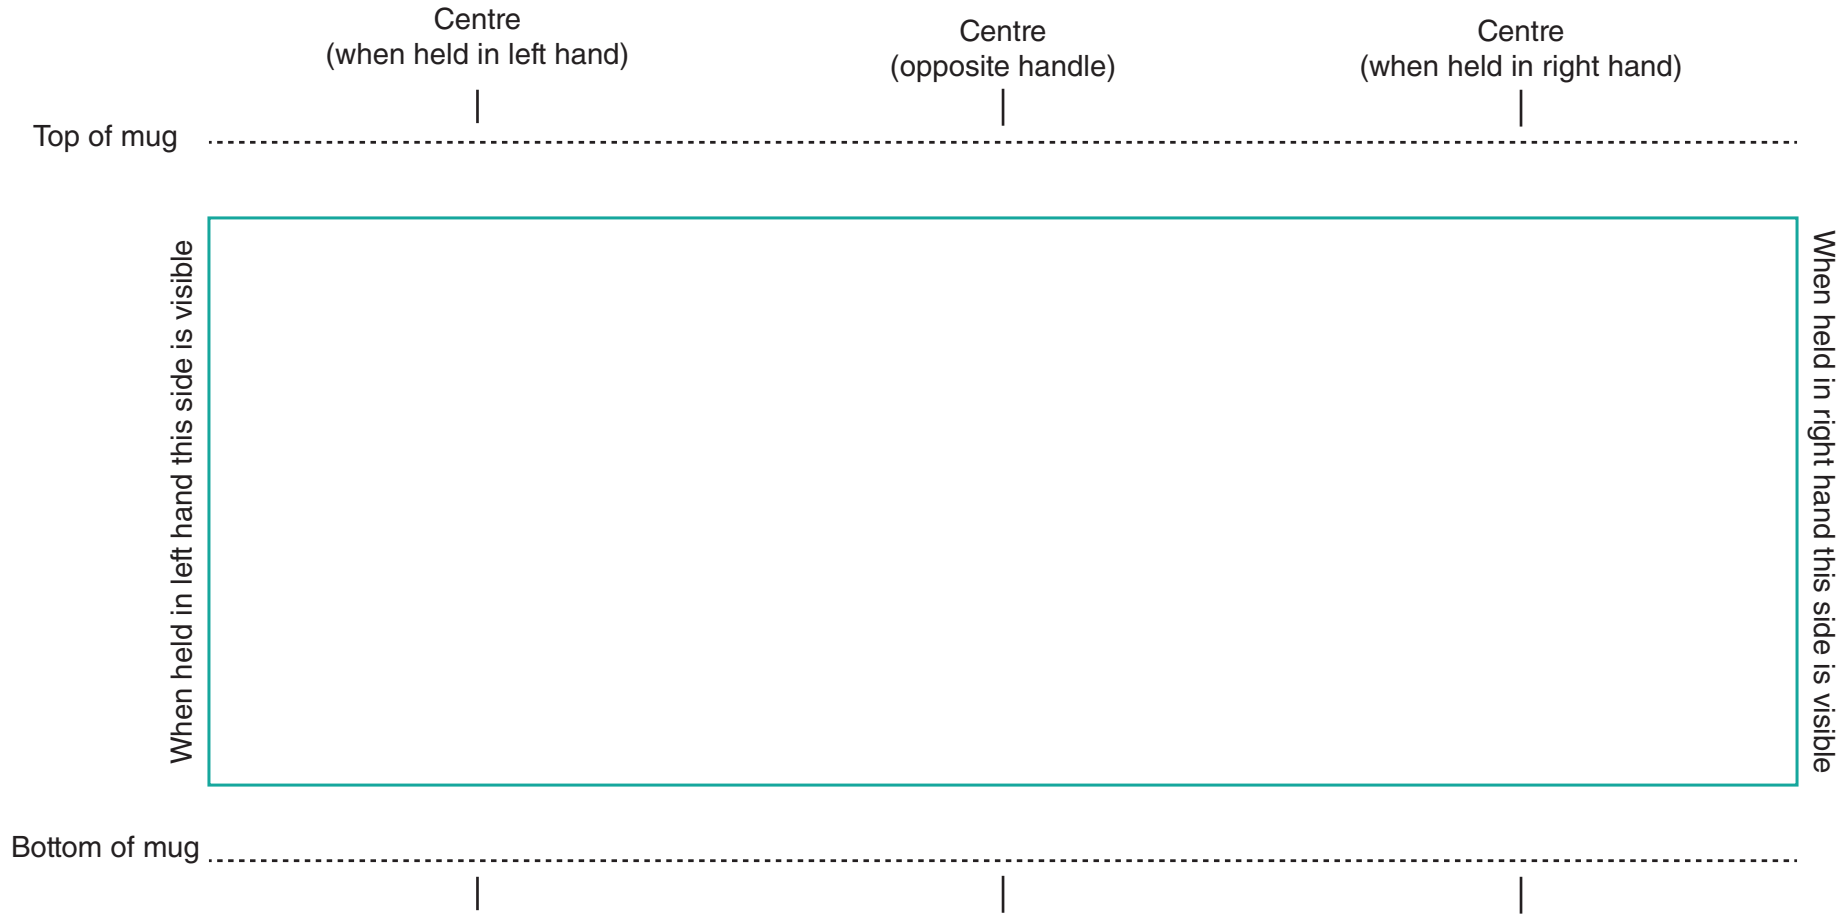

Mug - Sparta
Size of mug - 80mm w x 95mm h
Print area - 210mm w x 75mm h (blue line)
If possible, please supply artwork as an unflattened image (pdf, psd, ai, tiff) at 300dpi
Do not remove the template from the file

Please note

The base of the mug will be blank unless other specified.

For customer's own backstamp, please note the maximum size for a backstamp is 45mm x 45mm diameter. Please supply artwork at actual size.