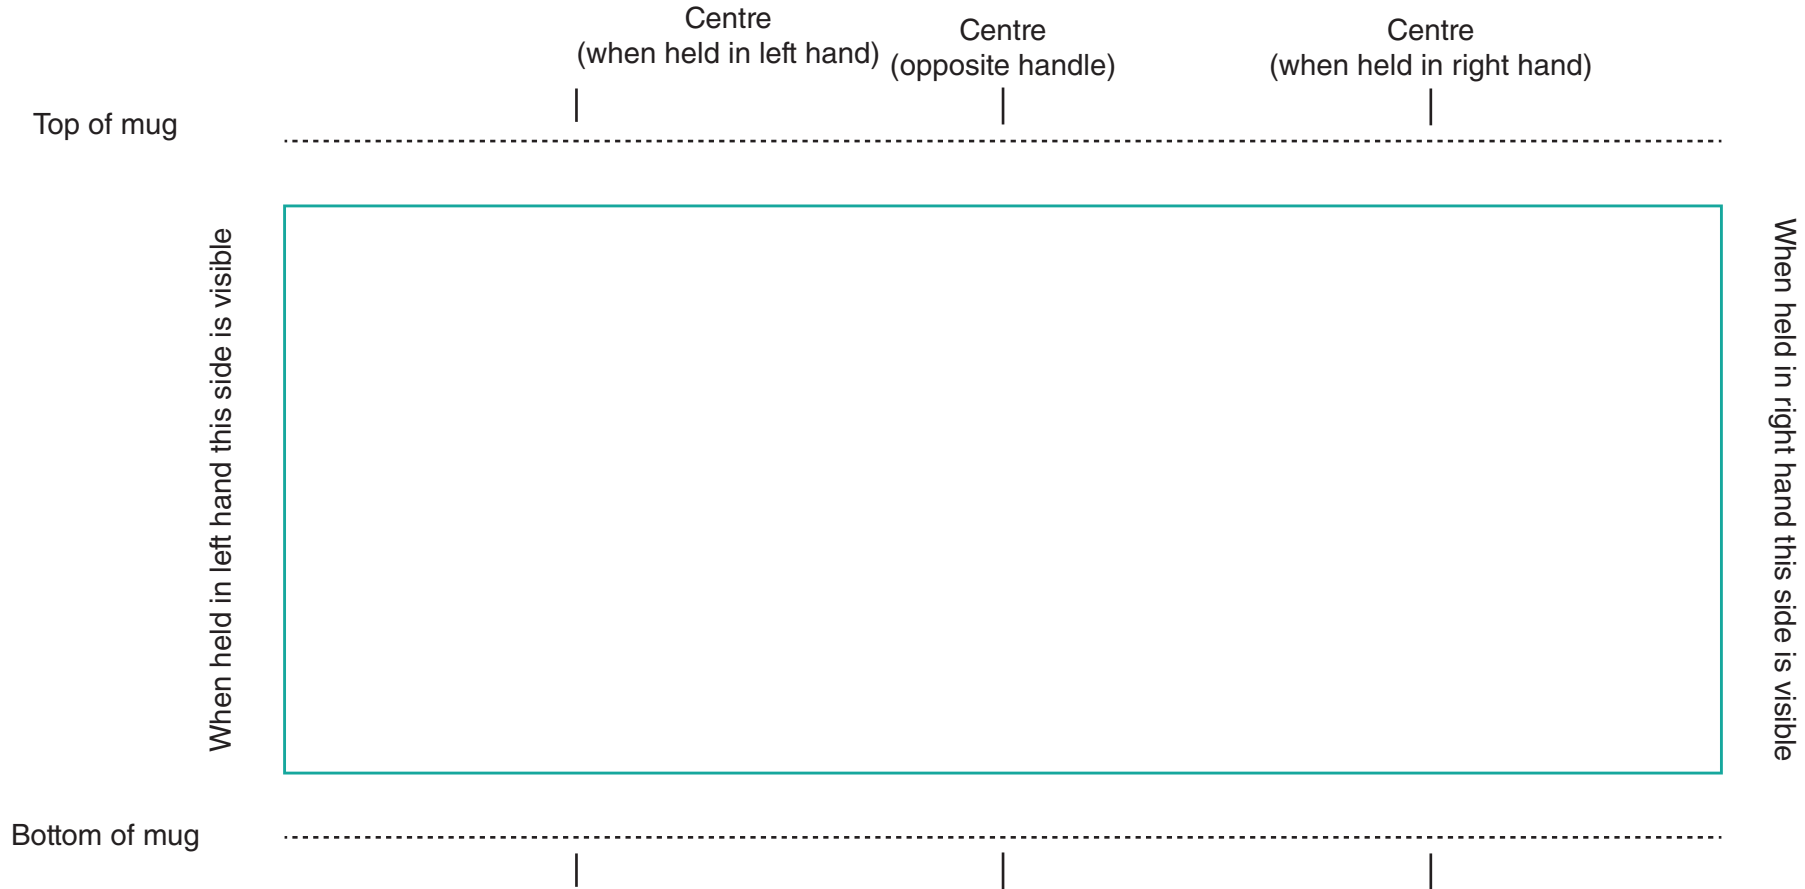

Mug - Topaz  
Size of mug - 73mm w x 92mm h  
Print area - 190mm w x 75mm h (blue line)  
If possible, please supply artwork as an unflattened image (pdf, psd, ai, tiff) at 300dpi  
Do not remove the template from the file

**Please note**

The base of the mug will be blank unless other specified.

For customer's own backstamp, please note the maximum size for a backstamp is 45mm x 45mm diameter. Please supply artwork at actual size.